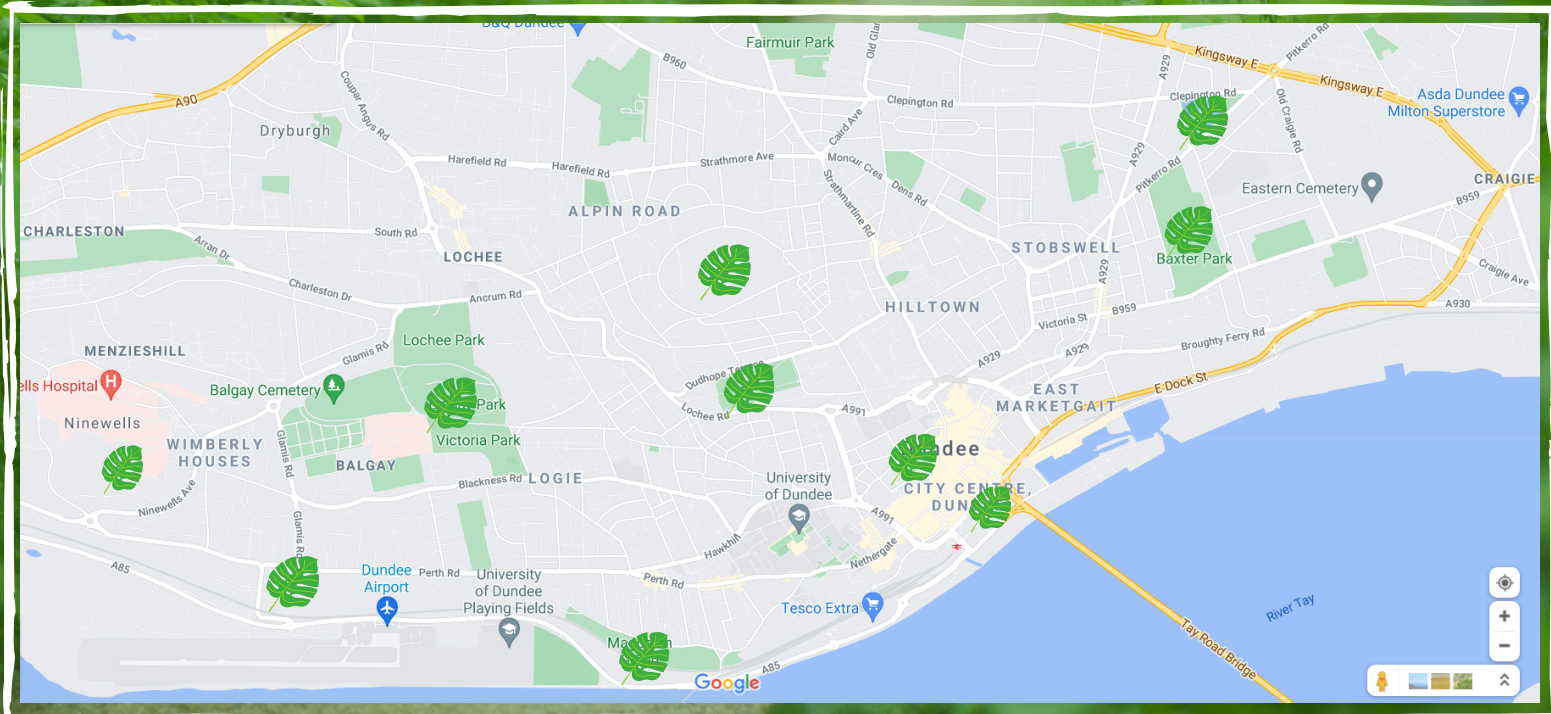

# Green Health Week

TREASURE HUNT

Find 10 hidden wooden circles and  
discover their secret message.

For clues check out our Facebook and Twitter

Ninewells Community Garden, Balgay Park, Magdalen Green, Dudhope Park, Baxter Park, Slessor Gardens, The Howff, Stobsmuir Park, Law Hill, and Dundee Botanic Gardens